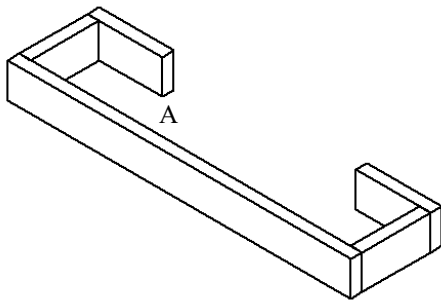

Exhilarating by Design

Volkano Fire 12" Towel Bar Installation Guide

Code: V5313, V5314, V5315

| Parts Included | QTY |
|----------------|-----|
| A - Towel Bar | 1 |
| B - Screw | 4 |
| C - Set Screw | 2 |
| D - Allen Key | 1 |
| E - Bracket | 2 |

| Model # | Description | Finish | Weight (lb) | WxHxD (mm) | WxHxD (Inches) | Metal Type |
|---------|--------------------|----------------|-------------|---------------|----------------|------------|
| V5313 | Fire 12" Towel Bar | Chrome | 2.5 | 300 x 30 x 80 | 12 x 1 x 3 | Brass |
| V5314 | Fire 12" Towel Bar | Brushed Nickel | 2.5 | 300 x 30 x 80 | 12 x 1 x 3 | Brass |
| V5315 | Fire 12" Towel Bar | Matte Black | 2.5 | 300 x 30 x 80 | 12 x 1 x 3 | Brass |